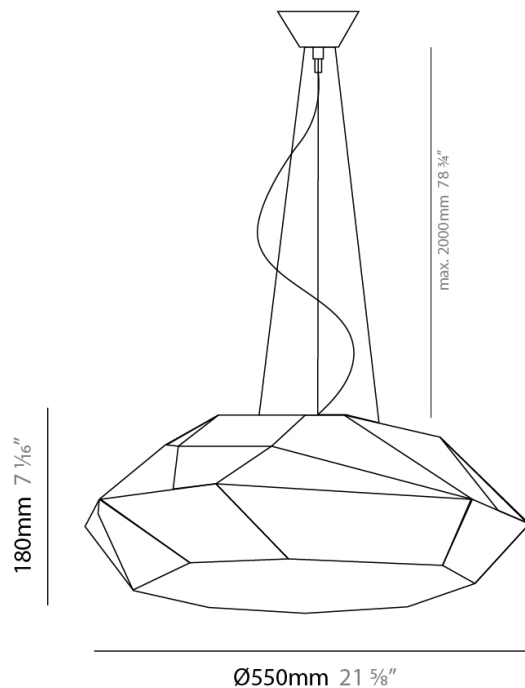

VIKI SUSPENSION

D81360

PROJECT _____

TYPE _____

NOTES _____

QUANTITY _____

DATE _____

GENERAL

Series: Viki
Brand: Panzeri
Division: Design
Mounting Type: Suspension
Mounting Location: Ceiling
Subcategory: Pendant

PHYSICAL

Shape: Abstract
Diameter (mm): 550
Diameter (in): 21 ⁵/₈"
Height (mm): 180
Height (in): 7 ¹/₁₆"
Max. Overall Height (mm): 2180
Max. Overall Height (in): 85 ¹³/₁₆"
Light Distribution: Omnidirectional
Weight (kg): 2.431
Weight (lbs): 5.36
Diffuser: White Bi-Elastic Fabric
Fixture Finish: WHI
Fixture Material: Metal
Cable Details: 2000mm/ 78 5/8" steel cable. 2200mm/ 86 5/8" transparent PVC power cable.

ELECTRICAL

Input Wattage Range: 20 - 29 W
Number of Lamps: 2
Lamp Type: CFL
Bulb Included: Bulb Not Included
Total Output Wattage (W): 52
Max. Wattage Per Lamp (W): 26
Lamp Base: GX24-q3
Dimming: Non-Dimmable
Driver Included: Yes
Driver Location: Integrated
Driver Type: Ballast - Universal
Driver Class: Class 2
Input Voltage (V): 120 - 277
Upon Request: Integral 0-10V 120-277V

LED

OPTICAL

RATINGS AND CERTIFICATIONS

Certified By: CSA Certified to UL and CSA Standards
IP rating: IP20