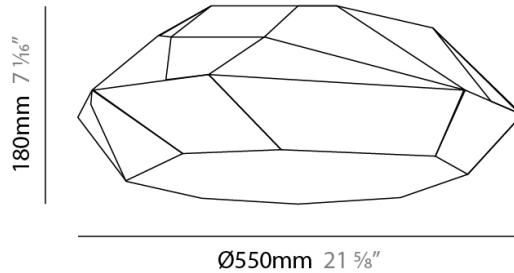

PROJECT	_____
TYPE	_____
NOTES	_____
QUANTITY	_____
DATE	_____

VIKI SURFACE

D82173

GENERAL

Series: Viki
Brand: Panzeri
Division: Design
Mounting Type: Surface
Mounting Location: Ceiling
Subcategory: Ambient

PHYSICAL

Shape: Abstract
Diameter (mm): 550
Diameter (in): 21 ⁵/₈"
Height (mm): 180
Height (in): 7 ¹/₁₆"
Light Distribution: Omnidirectional
Weight (kg): 1.80
Weight (lbs): 3.96
Diffuser: White Bi-Elastic Fabric
Fixture Finish: WHI
Fixture Material: Metal

ELECTRICAL

Number of Lamps: 2
Lamp Type: LED Retrofit / CFL
Bulb Included: Bulb Not Included
Total Output Wattage (W): 52
Max. Wattage Per Lamp (W): 26
Lamp Base: GX24-q3
Dimming: Non-Dimmable / 0-10V Dimming
Driver Included: Yes
Driver Location: Integrated
Driver Type: Ballast - Universal
Driver Class: Class 2
Input Voltage (V): 120 - 277

LED

OPTICAL

RATINGS AND CERTIFICATIONS

Certified By: CSA Certified to UL and CSA Standards
IP rating: IP20